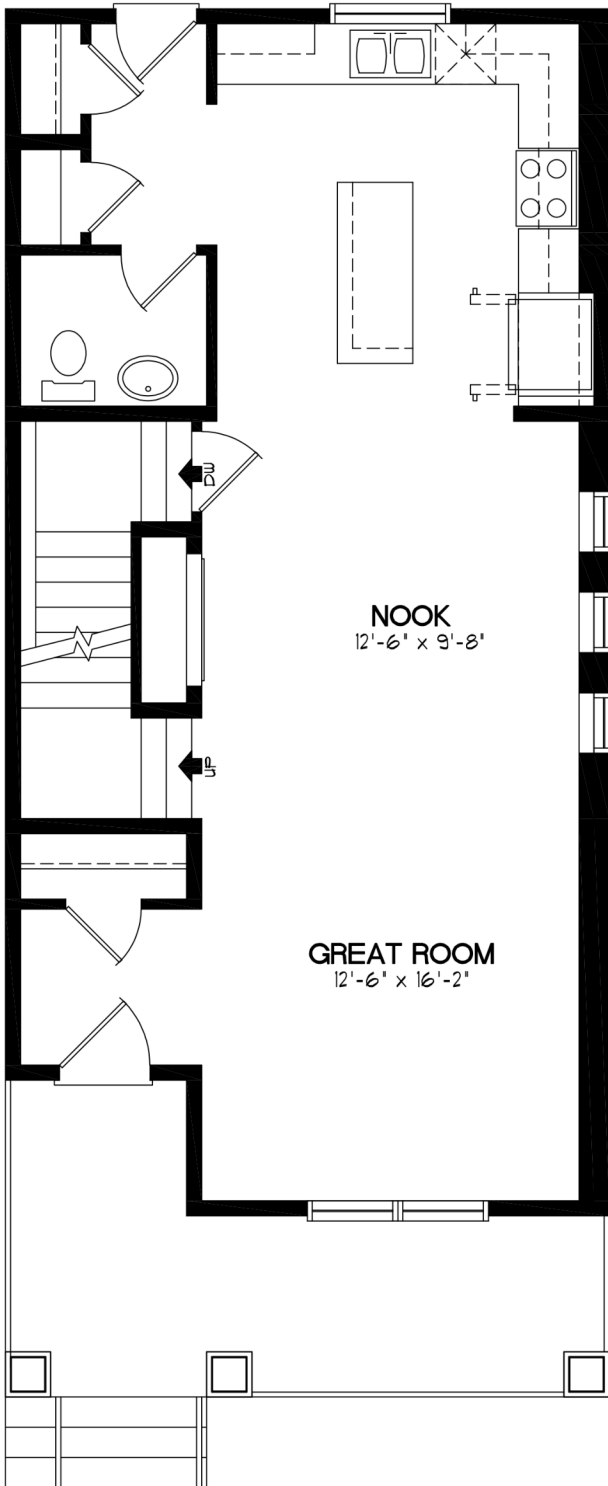

111 HARMONY CIRCLE - HARMONY

THE NEWPORT 3

● \$753,900

-  1638 SQ FT
-  3 BEDROOMS
-  2.5 BATHROOMS
-  DETACHED GARAGE

AVAILABLE 2024

- Open Concept Layout
- Stainless Steel Appliances
- Spacious Bonus Room
- Soft-close Doors & Drawers
- Luxurious Primary Ensuite Bath
- Upstairs Laundry
- 9' Main Floor & Basement Ceilings

Use the camera app on your phone to scan here

STEPHEN GOETZ
403.669.0032
sgoetz@broadviewhomes.com

MAIN FLOOR - 773 SQFT

UPPER FLOOR - 865 SQFT

Broadview Homes reserves the right to change plans, features, and specifications without notice. Prices are subject to change without obligation or notice. Square footage is approximate. Elevations, features, and square footages may vary by area.