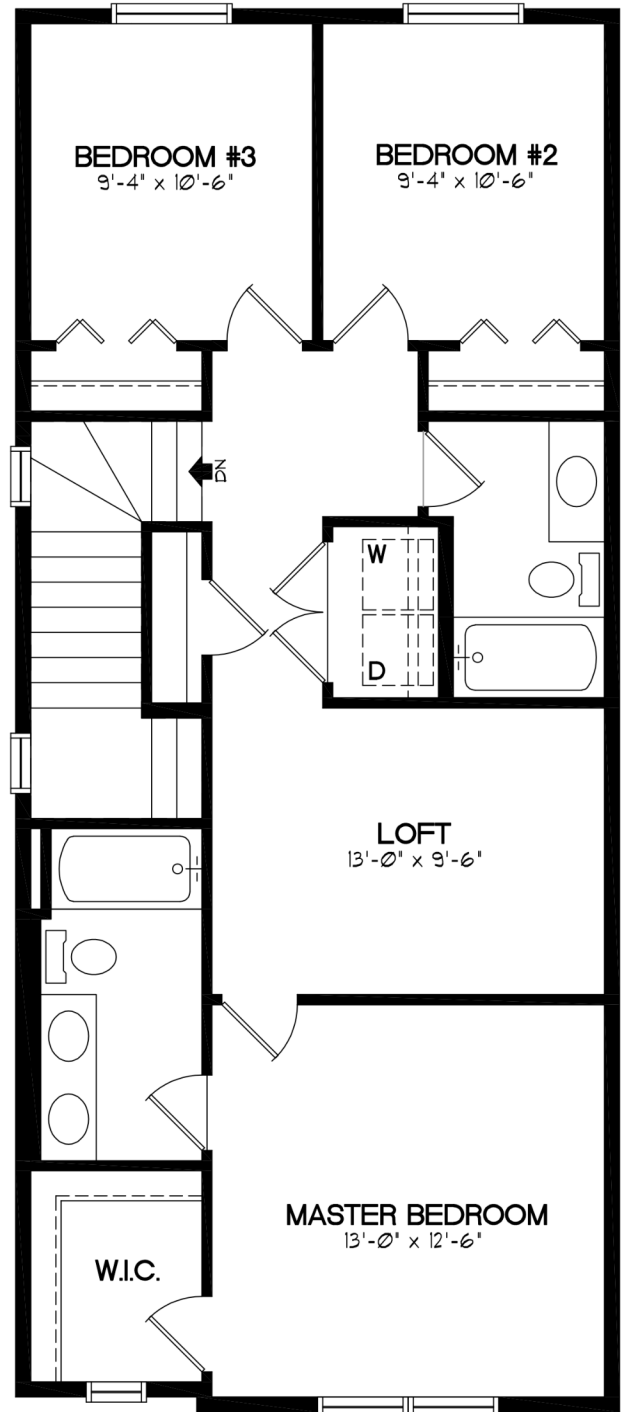

111 HARMONY CIRCLE - HARMONY

THE NEWPORT 3

● \$753,900

-  1638 SQ FT
-  3 BEDROOMS
-  2.5 BATHROOMS
-  DETACHED GARAGE

AVAILABLE 2024

- Open Concept Layout
- Stainless Steel Appliances
- Spacious Bonus Room
- Soft-close Doors & Drawers
- Luxurious Primary Ensuite Bath
- Upstairs Laundry
- 9' Main Floor & Basement Ceilings

Use the camera app on your phone to scan here

STEPHEN GOETZ
403.669.0032
sgoetz@broadviewhomes.com

MAIN FLOOR - 773 SQFT

UPPER FLOOR - 865 SQFT

Broadview Homes reserves the right to change plans, features, and specifications without notice. Prices are subject to change without obligation or notice. Square footage is approximate. Elevations, features, and square footages may vary by area.